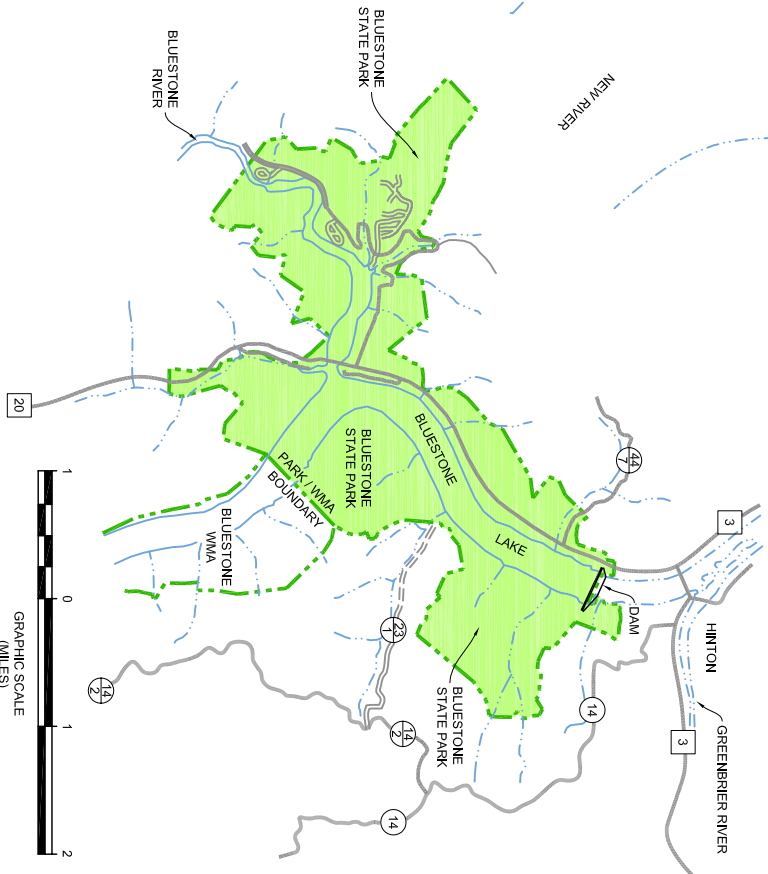

**LEGEND**

	STATE HIGHWAY
	PAVED ROAD
	UNIMPROVED ROAD
	FOOT TRAIL
	BUILDING
	PARKING AREA
	CABIN
	OVERLOOK
	PAY TELEPHONE
	STREAM & RIVERS

NOTE: TRAILS ARE FOR FOOT TRAVEL ONLY, NO HORSES OR MOTORIZED VEHICLES UNLESS OTHERWISE DESIGNATED

# Bluestone State Park

Hinton, West Virginia