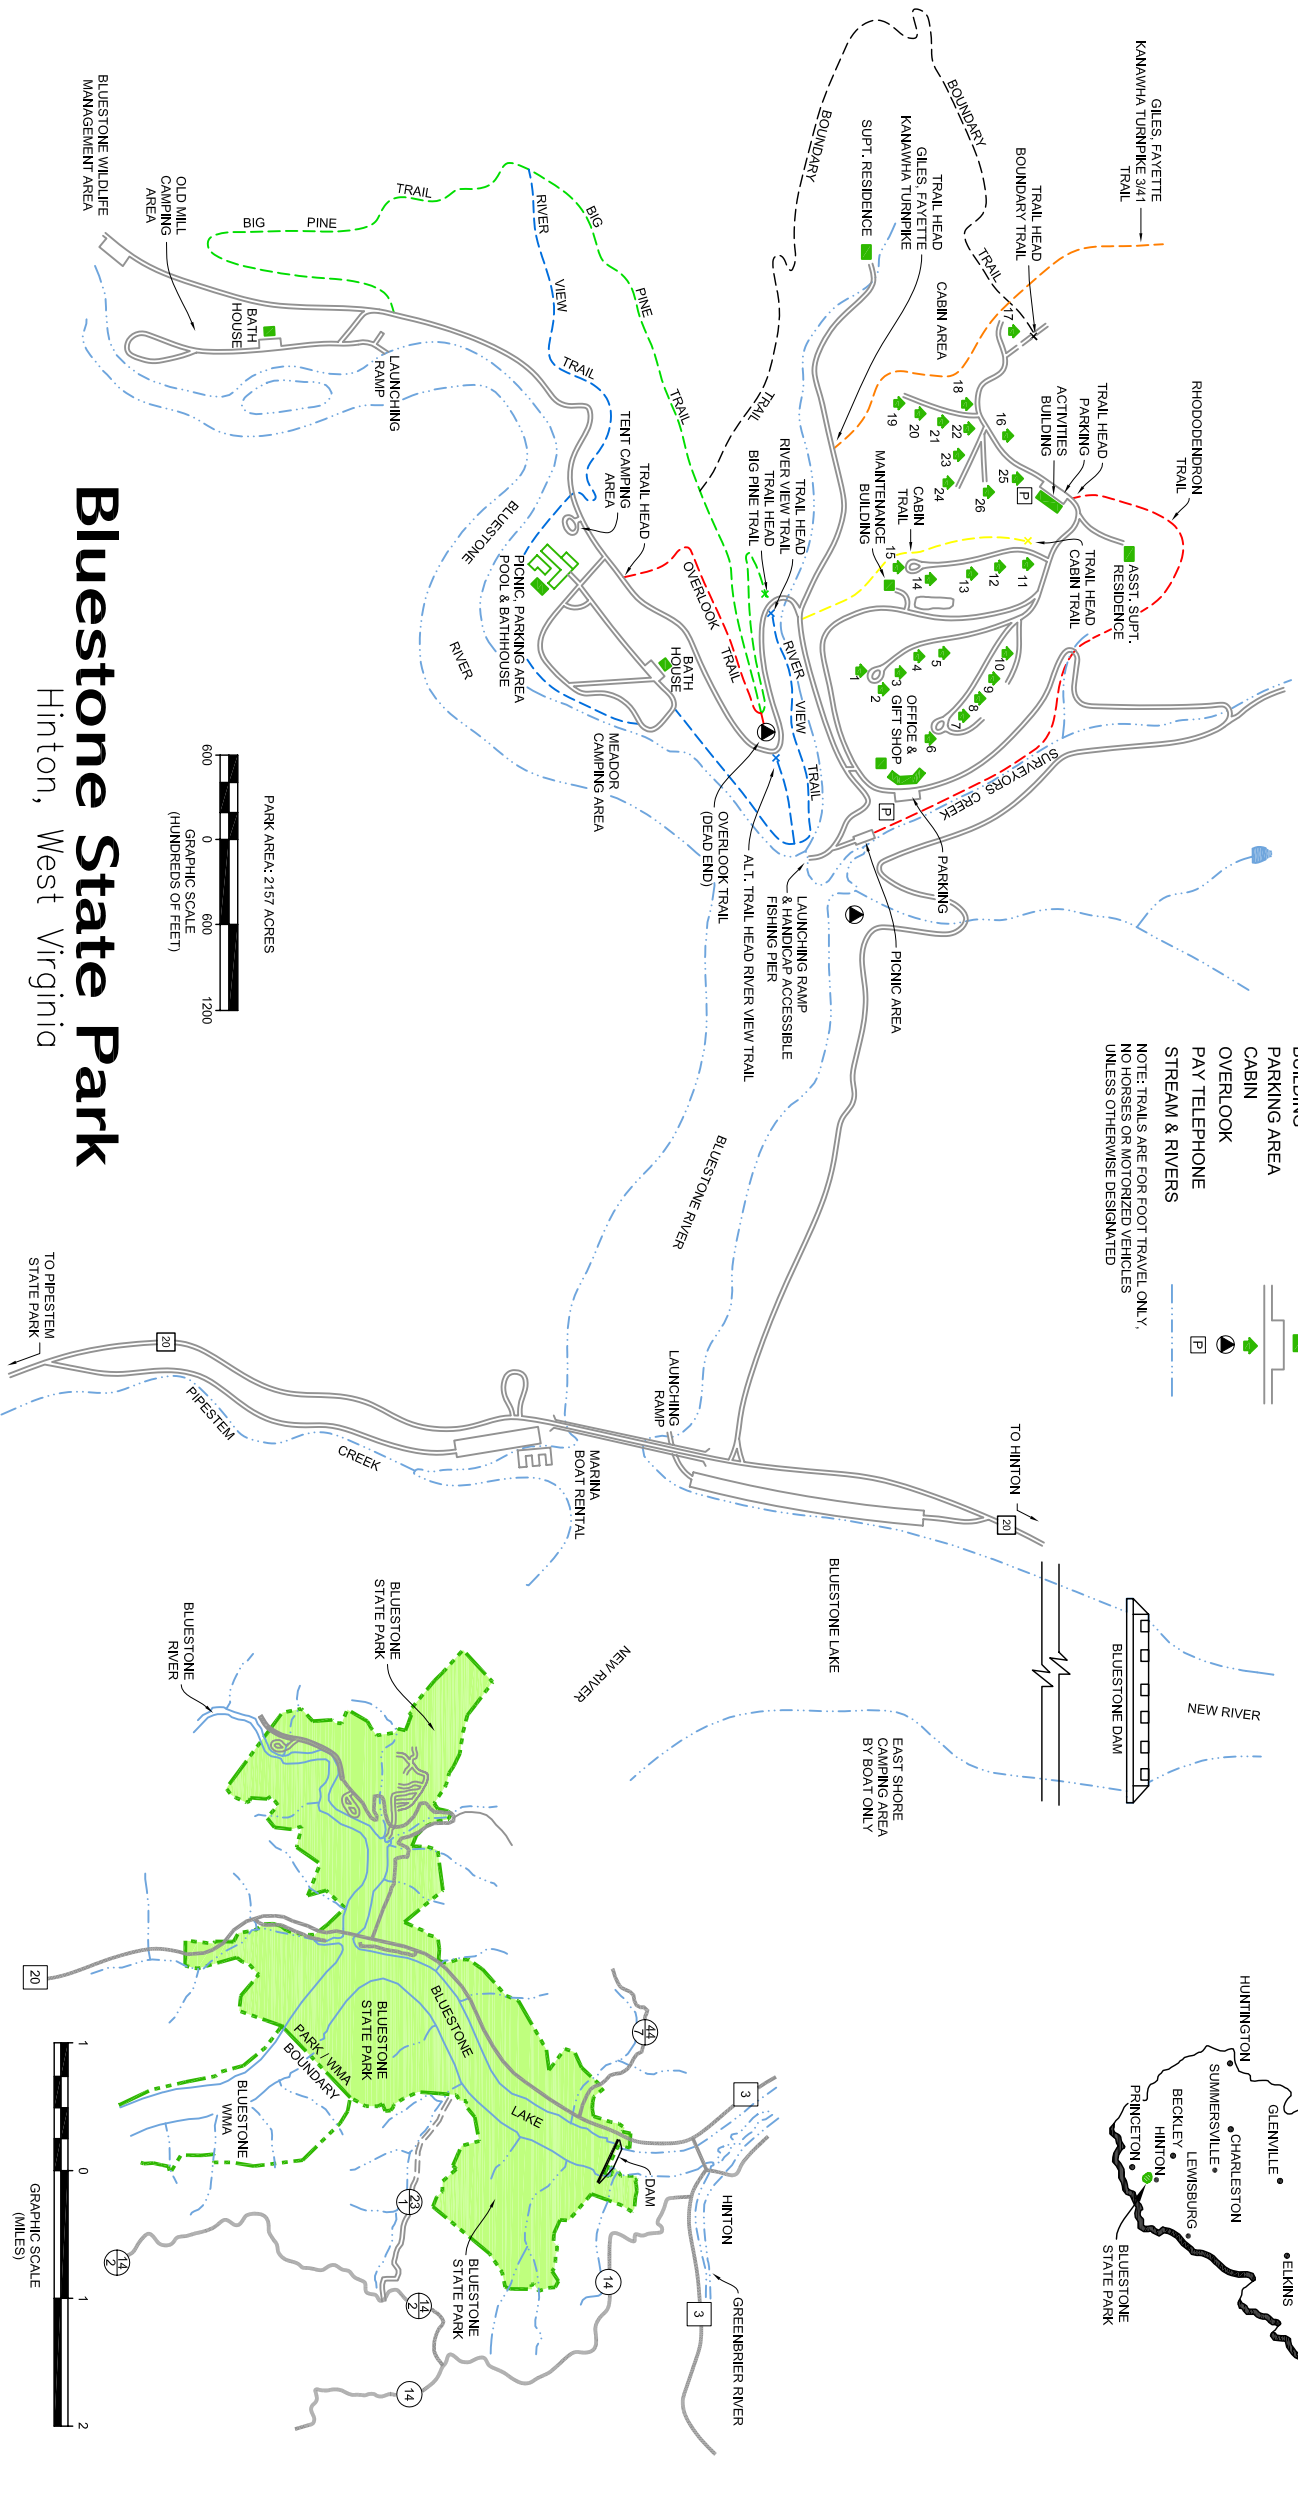

**LEGEND**

	STATE HIGHWAY
	PAVED ROAD
	UNIMPROVED ROAD
	FOOT TRAIL
	BUILDING
	PARKING AREA
	CABIN
	OVERLOOK
	PAY TELEPHONE
	STREAM & RIVERS

NOTE: TRAILS ARE FOR FOOT TRAVEL ONLY, NO HORSES OR MOTORIZED VEHICLES UNLESS OTHERWISE DESIGNATED

# Bluestone State Park

Hinton, West Virginia